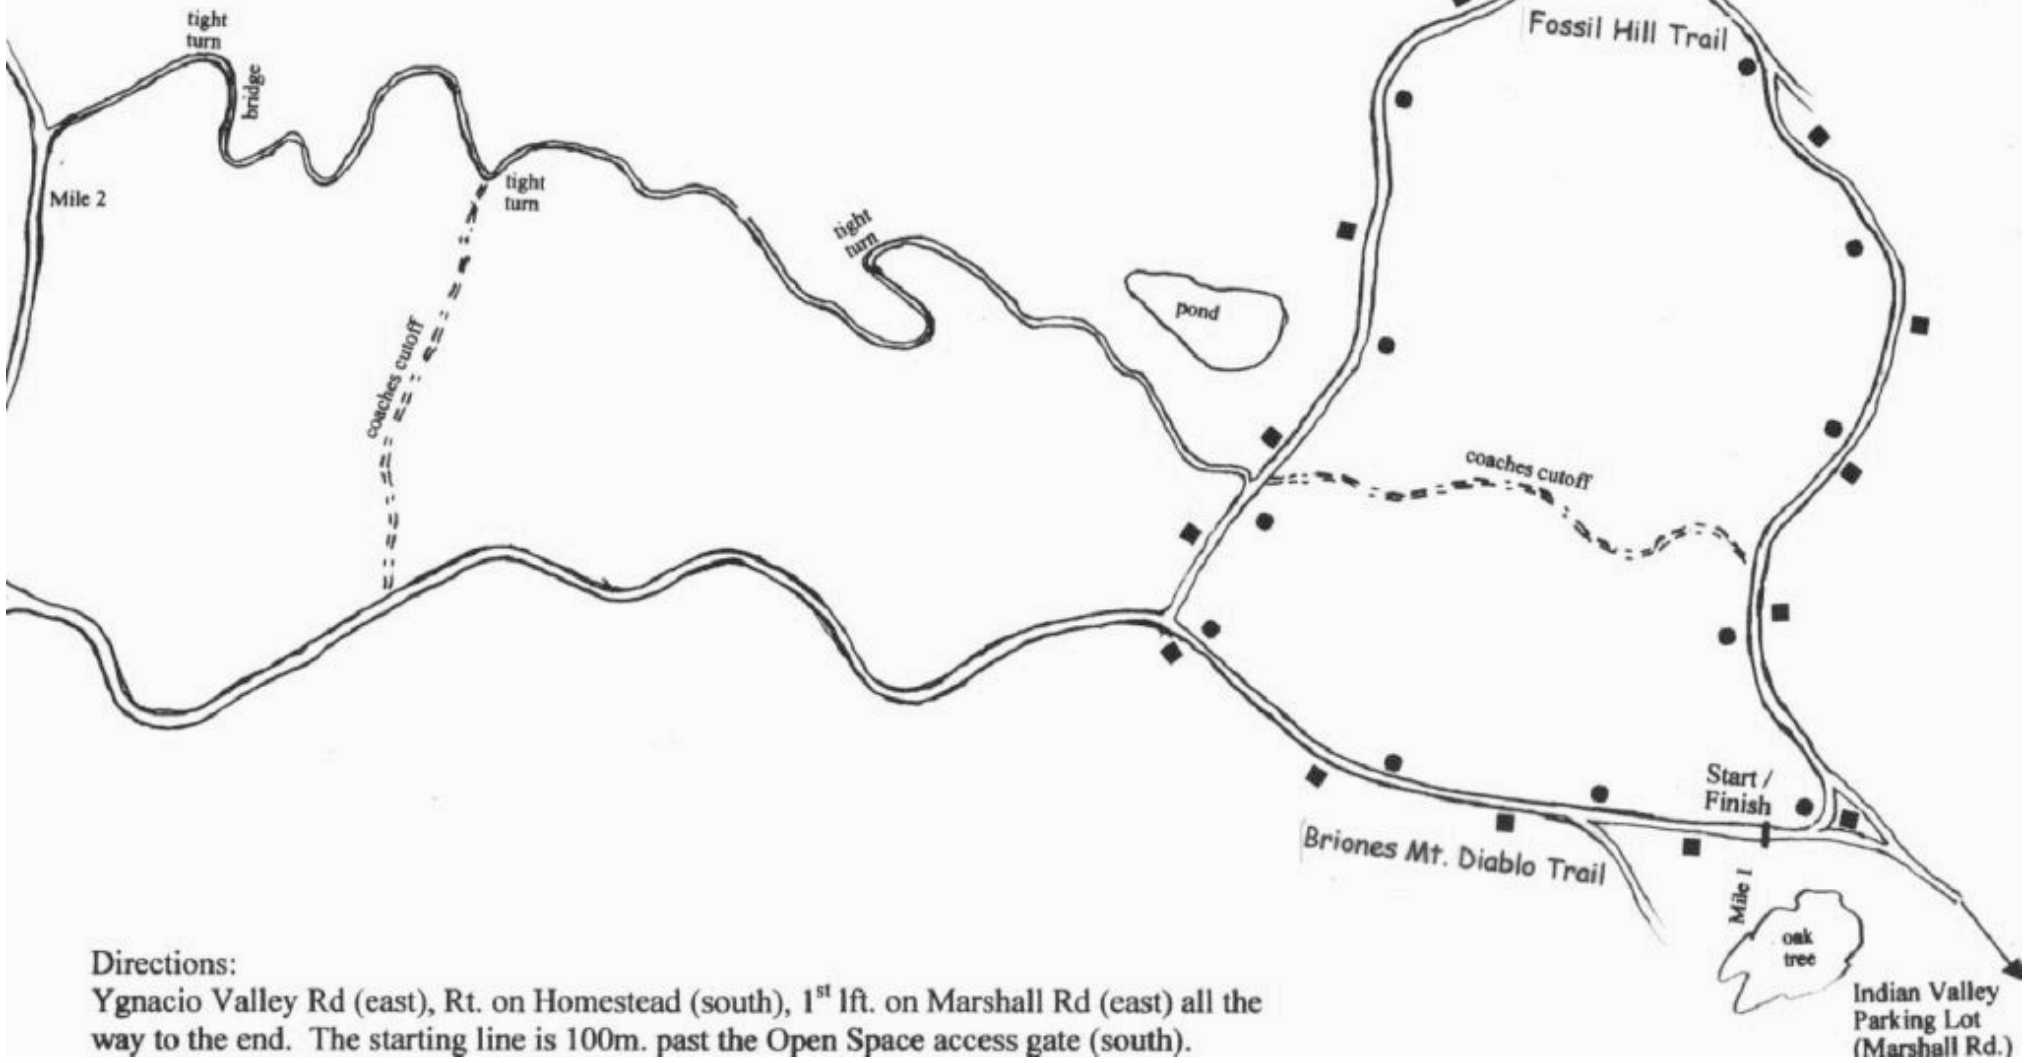

# Frosh/Soph & JV Course

mile 1 ■  
mile 2 ●

Southerland  
Parking Lot

North  
→

## Directions:

Ygnacio Valley Rd (east), Rt. on Homestead (south), 1<sup>st</sup> lft. on Marshall Rd (east) all the way to the end. The starting line is 100m. past the Open Space access gate (south).

Indian Valley  
Parking Lot  
(Marshall Rd.)

# Varsity Course

- mile 1 
- mile 2 
- mile 3 

Southerland  
Parking Lot

Directions:  
Ygnacio Valley Rd (east), Rt. on Homestead (south), 1<sup>st</sup> lft. on Marshall Rd (east) all the way to the end. The starting line is 100m. past the Open Space access gate (south).

Indian Valley  
Parking Lot  
(Marshall Rd.)