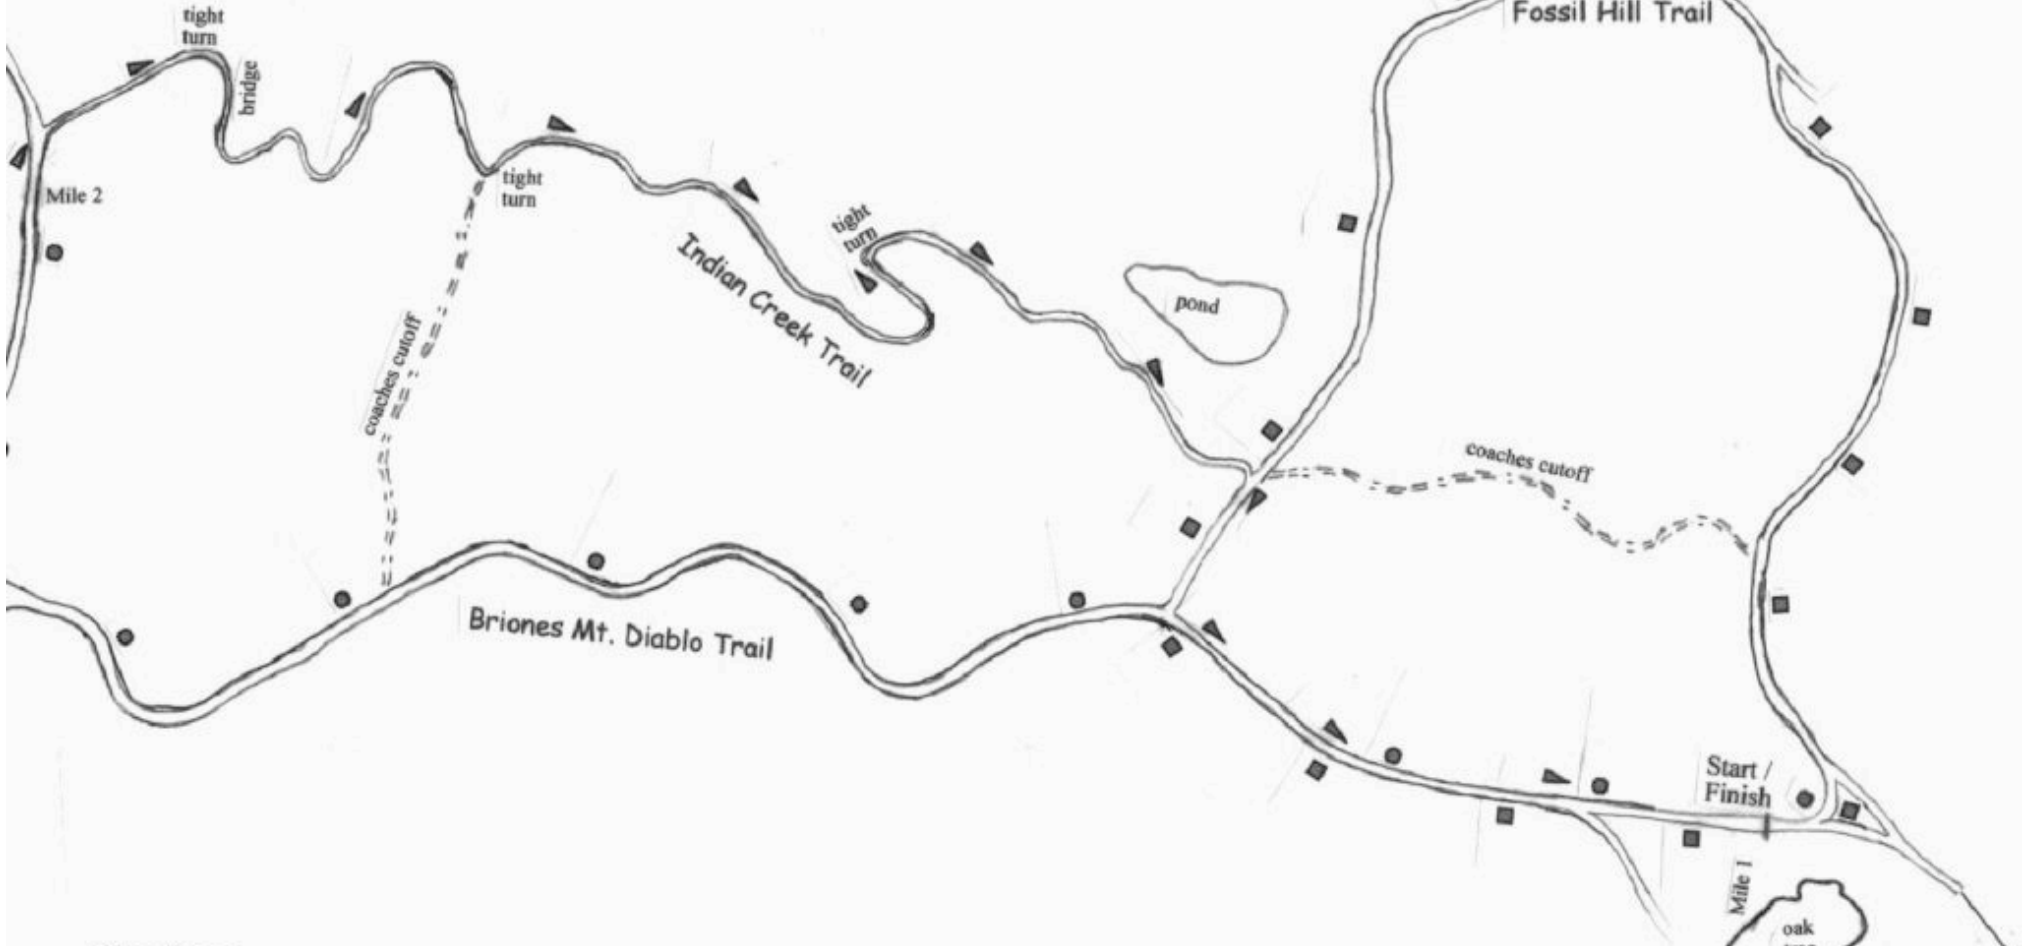

# Frosh/Soph & JV Course

mile 1 ■  
mile 2 ●

Southerland  
Parking Lot

North  
→

## Directions:

Ygnacio Valley Rd (east), Rt. on Homestead (south), 1<sup>st</sup> lft. on Marshall Rd (east) all the way to the end. The starting line is 100m. past the Open Space access gate (south).

Indian Valley  
Parking Lot  
(Marshall Rd.)

# Varsity Course

- mile 1 
- mile 2 
- mile 3 

Southerland  
Parking Lot

Directions:  
Ygnacio Valley Rd (east), Rt. on Homestead (south), 1<sup>st</sup> lft. on Marshall Rd (east) all the way to the end. The starting line is 100m. past the Open Space access gate (south).

Indian Valley  
Parking Lot  
(Marshall Rd.)